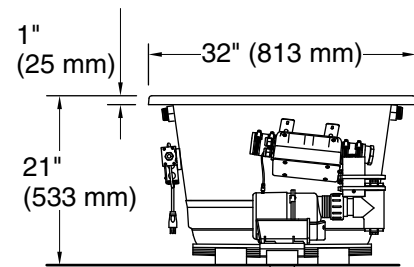

### K-1168-GHW

No change in measurements if connected with drain illustrated. (K-7272)

Drop-in Rim Detail

Blower Motor Access  
30" (762 mm) W x 15" (381 mm) H Min

1-1/2" Bath Drain

### Technical Information

All product dimensions are nominal.

Installation:	Drop-in, Undermount
Drain location:	End
Basin area, bottom:	42" x 23-1/2" (1067 mm x 597 mm)
Basin area, top:	55-1/8" x 27-1/8" (1400 mm x 689 mm)
Weight:	100 lbs (45.4 kg)
Minimum floor load:	55 lbs/ft <sup>2</sup> (268.5 kg/m <sup>2</sup> )
Water depth:	17-1/8" (435 mm)
Water capacity:	81 gal (306.6 L)
Cutout:	Drop-in, 59-1/2" x 31-1/2" (1511 mm x 800 mm)
Electrical component rating:	Blower: 120 V, 10 A, 60 Hz Heated Surface: 120 V, 0.5 A, 60 Hz Air bath: 120 V, 5 A, 60 Hz