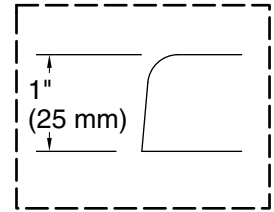

### K-1168-GHW

No change in measurements if connected with drain illustrated. (K-7272)

Drop-in Rim Detail

Blower Motor Access  
30" (762 mm) W x 15" (381 mm) H Min

1-1/2" Bath Drain