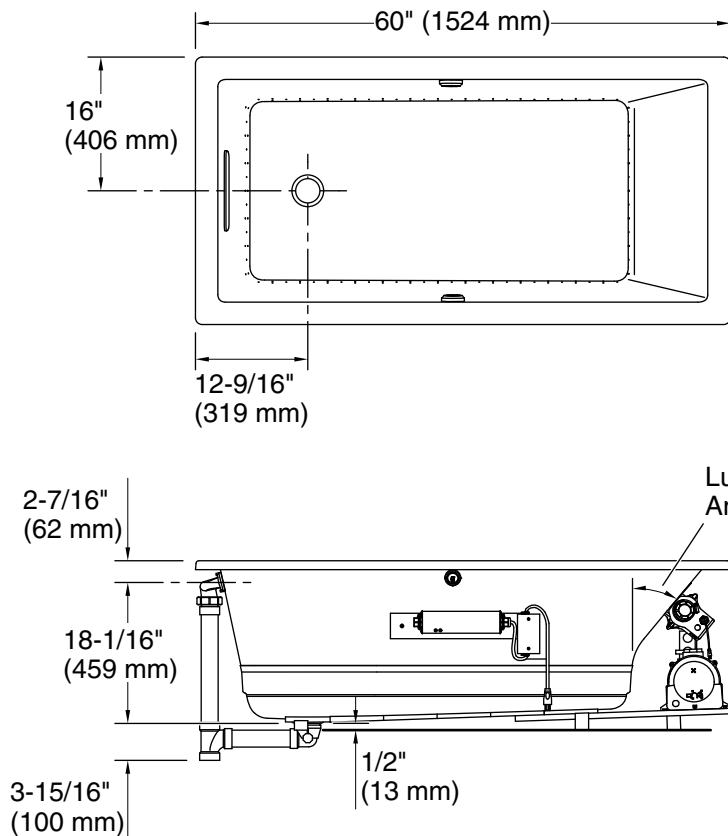

Underscore® Rectangle

60" x 32" Heated BubbleMassage™ air bath w/ Bask®

K-1168-GHW